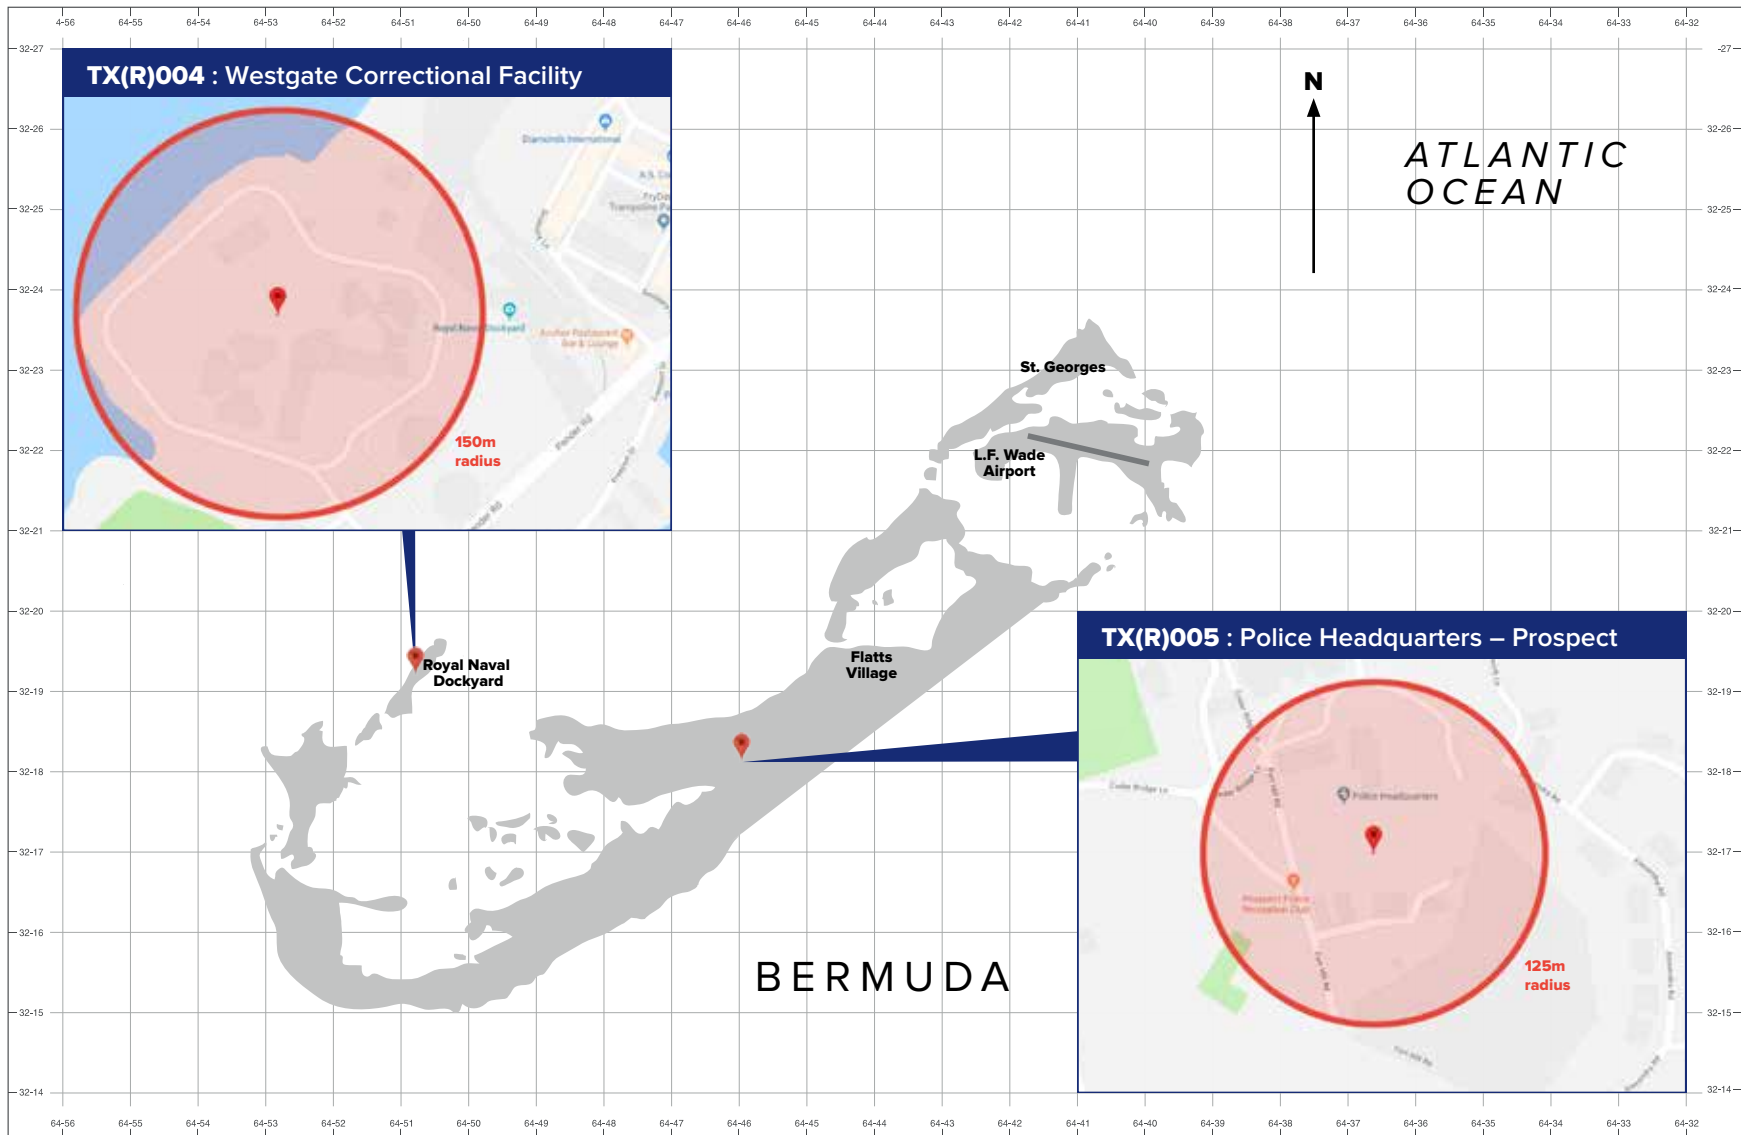

# Drone Prohibited Areas TX(R)004 & TX(R)005

**Bermuda Civil Aviation Authority (BCAA)**

[www.bcaa.bm](http://www.bcaa.bm)

[info@bcaa.bm](mailto:info@bcaa.bm)

**Date:** Effective 15<sup>th</sup> March 2019

**Hours:** 24 hours a day, 7 days a week

**Altitude:** Sea Level – 2,500 ft AMSL  
(Above Mean Sea Level)

Drone Prohibited Flying Areas.

*Flying drones in these areas may lead to criminal prosecution and fines.*