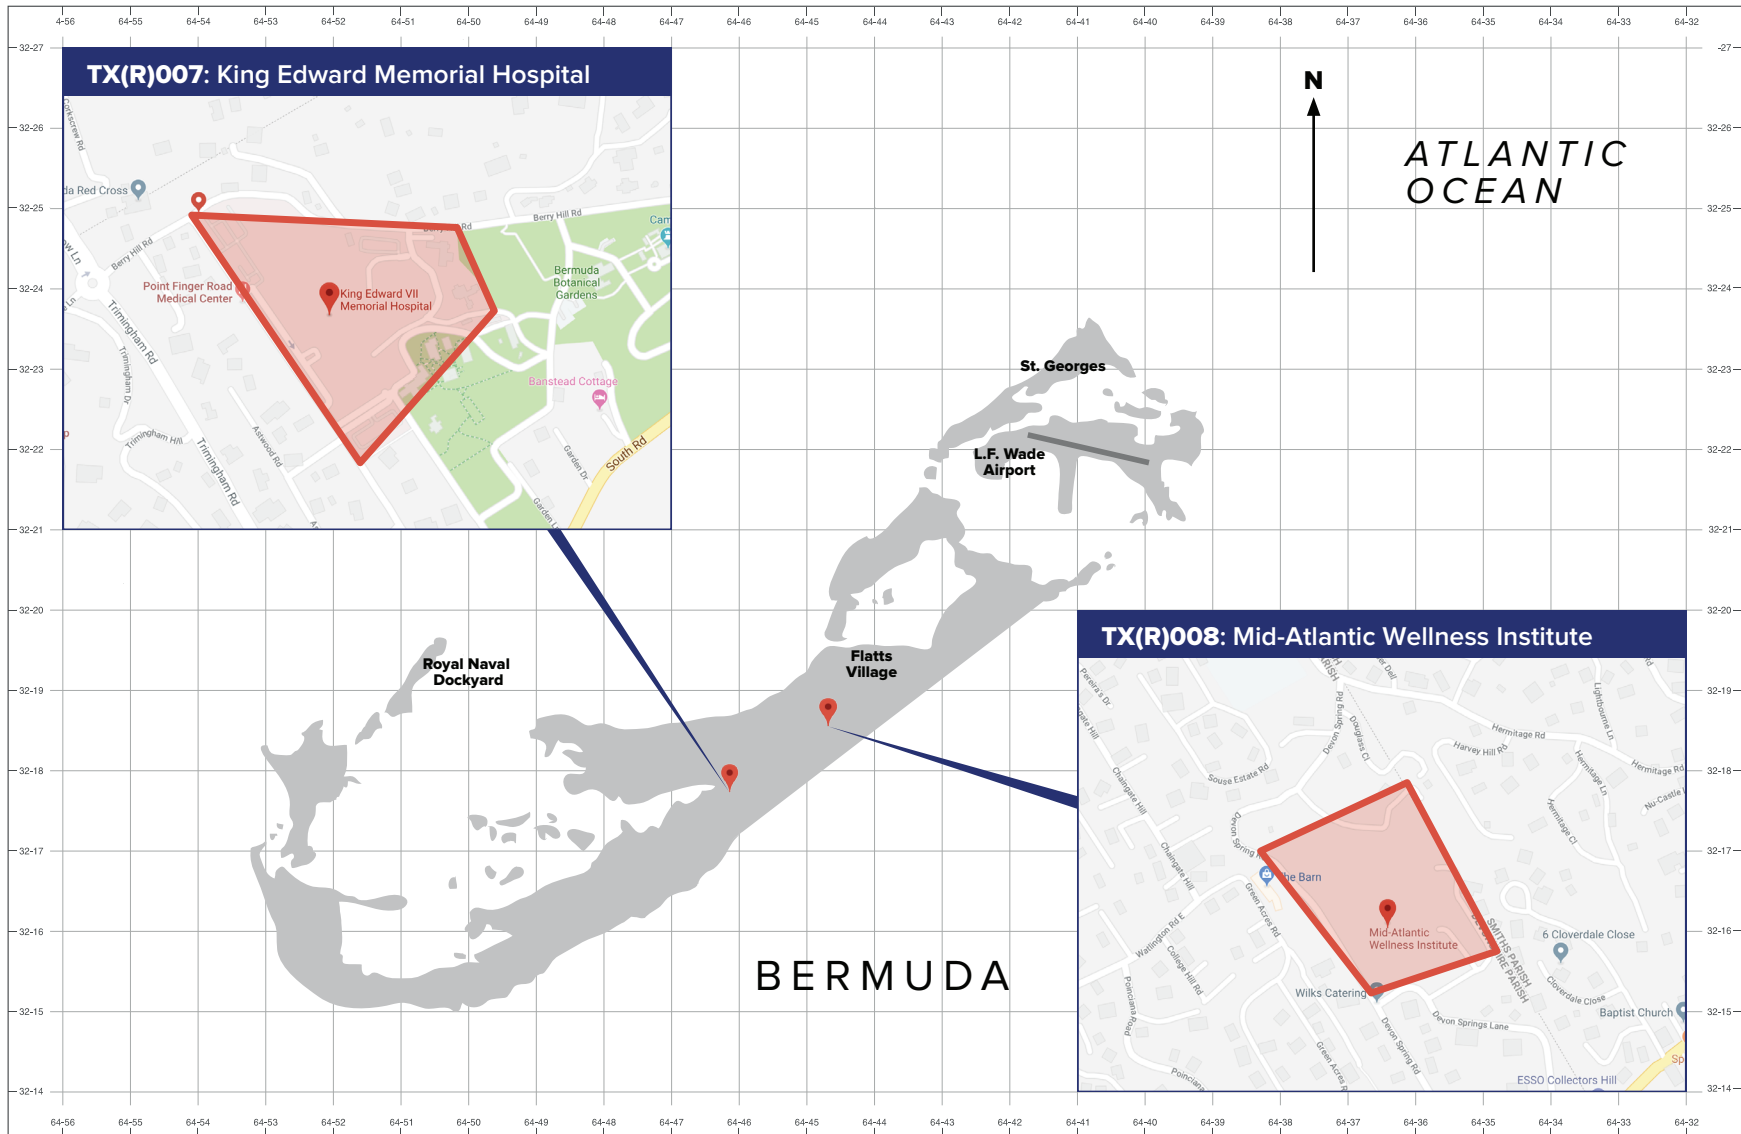

No-Fly Zone: Hospital + MAWI

Flying drones in these areas may lead to criminal prosecution and fines.

Bermuda Civil Aviation Authority (BCAA)

www.bcaa.bm

info@bcaa.bm

Date: Effective 24th July 2019

Hours: 24 hours a day, 7 days a week

Altitude: Surface – 2,500 ft AMSL
(Above Mean Sea Level)

Drone Restricted Flying Areas.